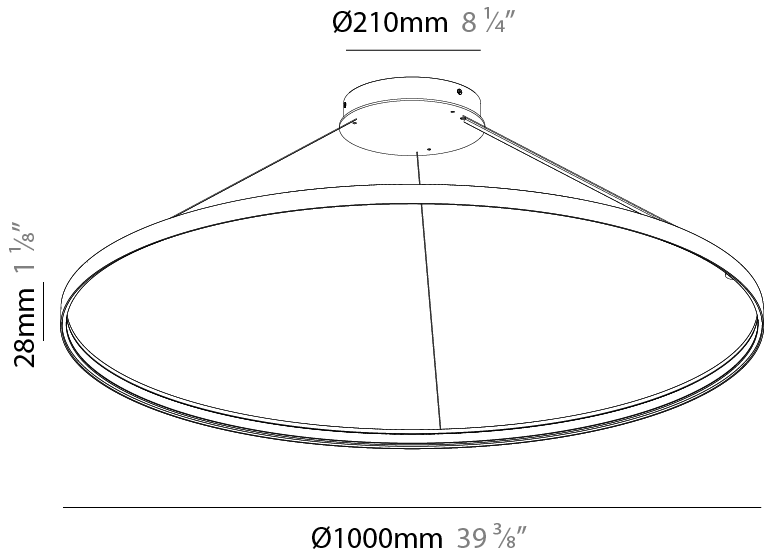

GENERAL

Series: Glorious Silhouette
Partner: Prolicht
Division: Architectural
Installation: Suspension
Product Type: Pendant
Mounting Location: Ceiling
Light Distribution: Direct

PHYSICAL

Shape: Round
Diameter (mm): 1000
Diameter (in): 39 ³/₈
Height (mm): 28
Height (in): 1 ¹/₈
Max. Overall Height (mm): 4028
Max. Overall Height (in): 158 ³/₁₆
Weight (kg): 1.0
Diffuser: PMMA - Opal
Fixture Finish: SSR / BKV / CWI / CRY / HAB / UFT / ITA / RUA / FTG / MYG / LOD / PUS / FRO / FUP / KIA / POP / BLS / SPG / MEY / GOH / CHC / COM / ABZ / JAG / OBR / MOS / ROR
Accent Finish: CHR / BLK
Fixture Material: PMMA / Aluminum
Cable Details: 4000mm / 157 1/2" Cable - Black or Chrome

ELECTRICAL

Lamp Type: LED (Zhaga Standard)
Input Wattage (W): 41
Total Output Wattage (W): 37.3
Dimming: Non-Dimming / 0-10V Dimming / Phase Dimming / DALI Dimming / MATTER Dimming
Driver Included: Yes
Driver Location: Integrated
Driver Type: Constant Current - Universal
Driver Class: Class 2
Input Voltage (V): 120 - 277
Constant Current (MA): 1550mA

LED

Color Temperature (°K): 2700 / 3000
Max. Delivered Lumen (lm): 2771 / 2379
Nominal Lumen (lm): 3916 / 4102
CRI: >80 CRI
Lamp Life (hrs): 50000

OPTICAL

RATINGS AND CERTIFICATIONS

Certified By: Certified for North American Standards
IP rating: IP20