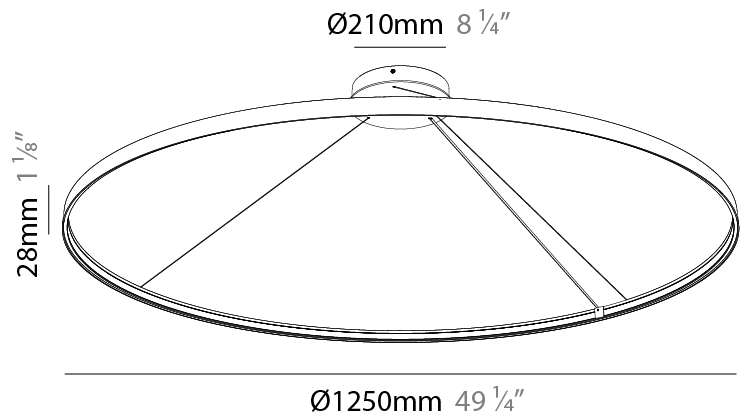

GENERAL

Series: Glorious Silhouette
Partner: Prolicht
Division: Architectural
Installation: Suspension
Product Type: Pendant
Mounting Location: Ceiling
Light Distribution: Direct

PHYSICAL

Shape: Round
Diameter (mm): 1250
Diameter (in): 49 ³/₁₆
Height (mm): 28
Height (in): 1 ¹/₈
Max. Overall Height (mm): 4028
Max. Overall Height (in): 158 ³/₁₆
Weight (kg): 1.0
Diffuser: PMMA - Opal
Fixture Finish: SSR / BKV / CWI / CRY / HAB / UFT / ITA / RUA / FTG / MYG / LOD / PUS / FRO / FUP / KIA / POP / BLS / SPG / MEY / GOH / CHC / COM / ABZ / JAG / OBR / MOS / ROR
Accent Finish: CHR / BLK
Fixture Material: PMMA / Aluminum
Cable Details: 4000mm / 157 1/2" Cable - Black or Chrome

ELECTRICAL

Lamp Type: LED (Zhaga Standard)
Input Wattage (W): 51
Total Output Wattage (W): 46.3
Dimming: Non-Dimming / 0-10V Dimming / Phase Dimming / DALI Dimming / MATTER Dimming
Driver Included: Yes
Driver Location: Integrated
Driver Type: Constant Current - Universal
Driver Class: Class 2
Input Voltage (V): 120 - 277
Constant Current (MA): 1950mA

LED

Color Temperature (°K): 2700 / 3000
Max. Delivered Lumen (lm): 2771 / 2379
Nominal Lumen (lm): 3916 / 4102
CRI: >80 CRI
Lamp Life (hrs): 50000

OPTICAL

RATINGS AND CERTIFICATIONS

Certified By: Certified for North American Standards
IP rating: IP20

PROJECT
TYPE
SPECIFIER
QUANTITY
DATE