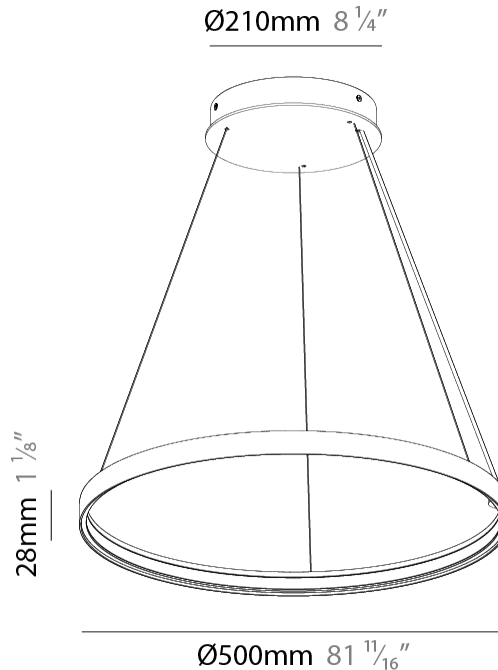

GENERAL

Series: Glorious Silhouette
Partner: Prolicht
Division: Architectural
Installation: Suspension
Product Type: Pendant
Mounting Location: Ceiling
Light Distribution: Direct

PHYSICAL

Shape: Round
Diameter (mm): 500
Diameter (in): 19 11/16
Height (mm): 28
Height (in): 1 1/8
Max. Overall Height (mm): 4028
Max. Overall Height (in): 158 9/16
Weight (kg): 0.7
Diffuser: PMMA - Opal
Fixture Finish: SSR / BKV / CWI / CRY / HAB / UFT / ITA / RUA / FTG / MYG / LOD / PUS / FRO / FUP / KIA / POP / BLS / SPG / MEY / GOH / CHC / COM / ABZ / JAG / OBR / MOS / ROR
Accent Finish: CHR / BLK
Fixture Material: PMMA / Aluminum
Cable Details: 4000mm / 157 1/2" Cable - Black or Chrome

ELECTRICAL

Lamp Type: LED (Zhaga Standard)
Input Wattage (W): 20
Total Output Wattage (W): 18.2
Dimming: Non-Dimming / 0-10V Dimming / Phase Dimming / DALI Dimming / MATTER Dimming
Driver Included: Yes
Driver Location: Integrated
Driver Type: Constant Current - Universal
Driver Class: Class 2
Input Voltage (V): 120 - 277
Constant Current (MA): 750mA

LED

Color Temperature (°K): 2700 / 3000
Max. Delivered Lumen (lm): 1097 / 1149
Nominal Lumen (lm): 1891 / 1981
CRI: >80 CRI
Lamp Life (hrs): 50000

OPTICAL

RATINGS AND CERTIFICATIONS

Certified By: Certified for North American Standards
IP rating: IP20