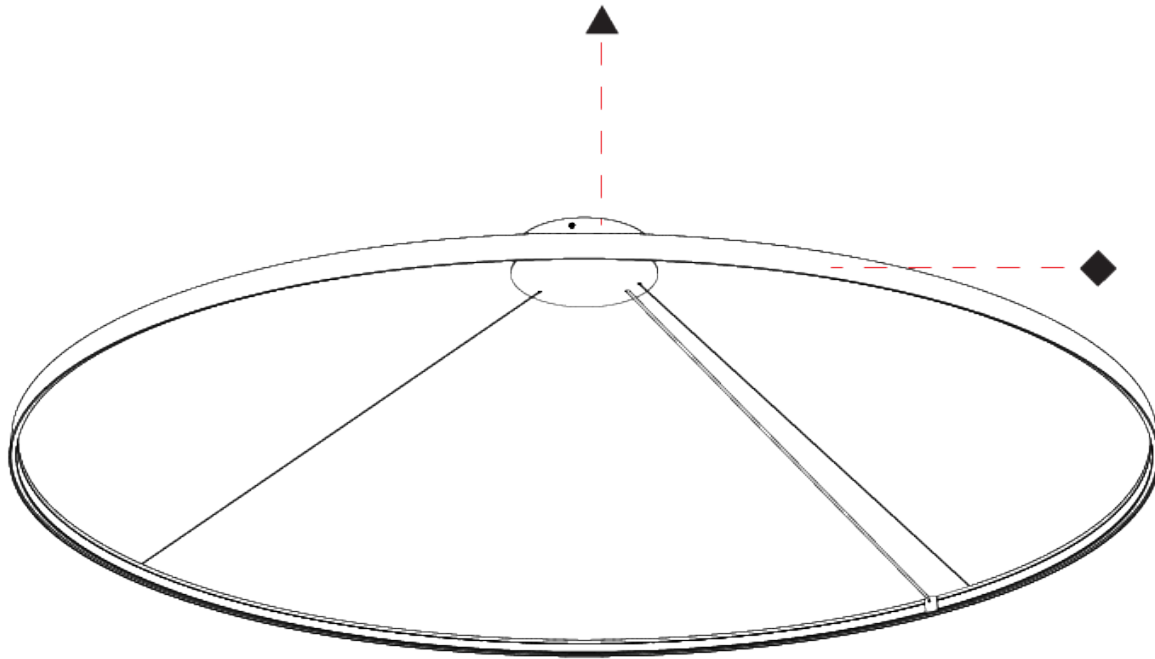

GLORIOUS SILHOUETTE SUSPENSION

A3001047-

PROJECT	_____
TYPE	_____
SPECIFIER	_____
QUANTITY	_____
DATE	_____

A